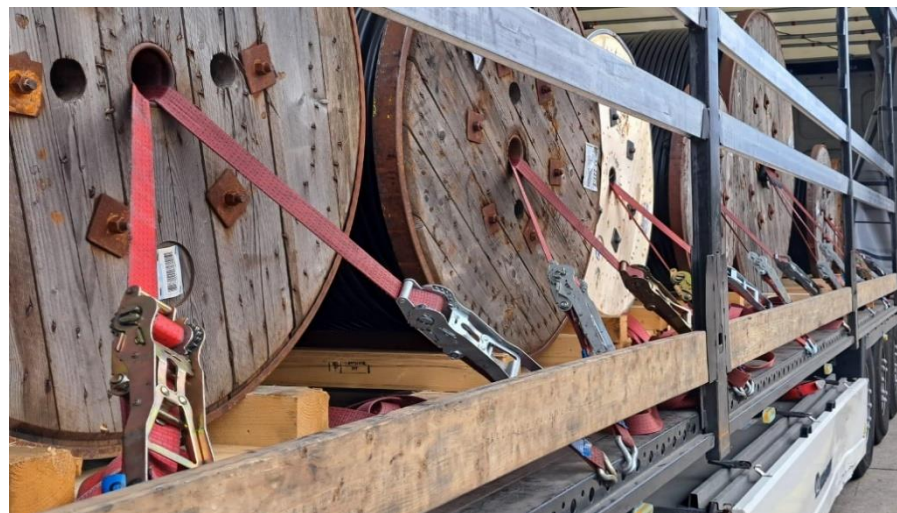

FLEET

JUMAZTRANS in collaboration with verified partners operate vehicles with features suitable for road transportation as presented below:

- ❖ Eco-friendly modern emission of EURO 6 Trucks.
- ❖ Small trucks for express transport and deliveries.
- ❖ Advanced GPS tracking systems for more accurate information.
- ❖ Equipped vehicle and skilled drivers with professional work ethics.
- ❖ Cleaned and properly maintained vehicles.

FTL SERVICE

LTL SERVICE

GROUPAGE SERVICE

ROAD TRANSPORT

ROAD TRANSPORT

STD TAUTLINER

Length : 13,6m

Width : 2,4m

Height : 2,6m

Max. Weight : 24 tons

STD TAUTLINER

Length : 13,6m

Width : 2,4m

Height : 2,6m

Max. Weight : 24 tons

HEAVY & OUTSIZED CARGO